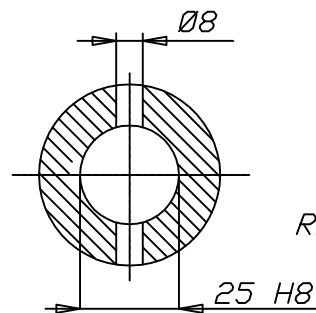

WARNING!

SECTIONS OF THE ASSEMBLY MARKED  ARE NOT SHIELDED AND MUST BE SHIELDED BY AN INTERACTIVE GUARDING SYSTEM. BINACCHI Srl DECLINES RESPONSIBILITY IF PROPER GUARD ARE NOT PROVIDED OR MAINTAINED.

RIF. K25 01

VISTO

MODIFICHE-MODIFICATIONS-ANDERUNGEN-MODIFICACIONES

POTENZA : 21 Cv (540 g/min)
COPPIA : 270 Nm (540 g/min)

NOTE :

CODICE C.E.D.
B1N056QQK25K25